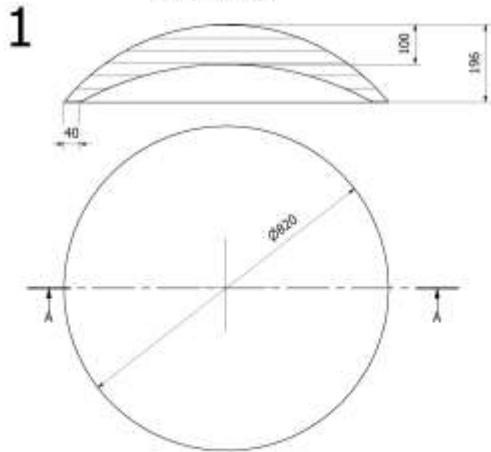

A-A (1 : 10)

**2**

Drawn:	Krzysztof Podgrodzki	2011-07-27	Copyright:
Checked:	Waldemar Mysliński		Jagram-Pro S.A. ul. Leśna 16 14-240 Susz Poland www.jagram.pl
Page:	Surname and first name:	Date	Signature
2 / 10			
Scale:	Product:		Mass:
1 : 10	Catalogue no: BALNEO 4.3		484,4 Kg