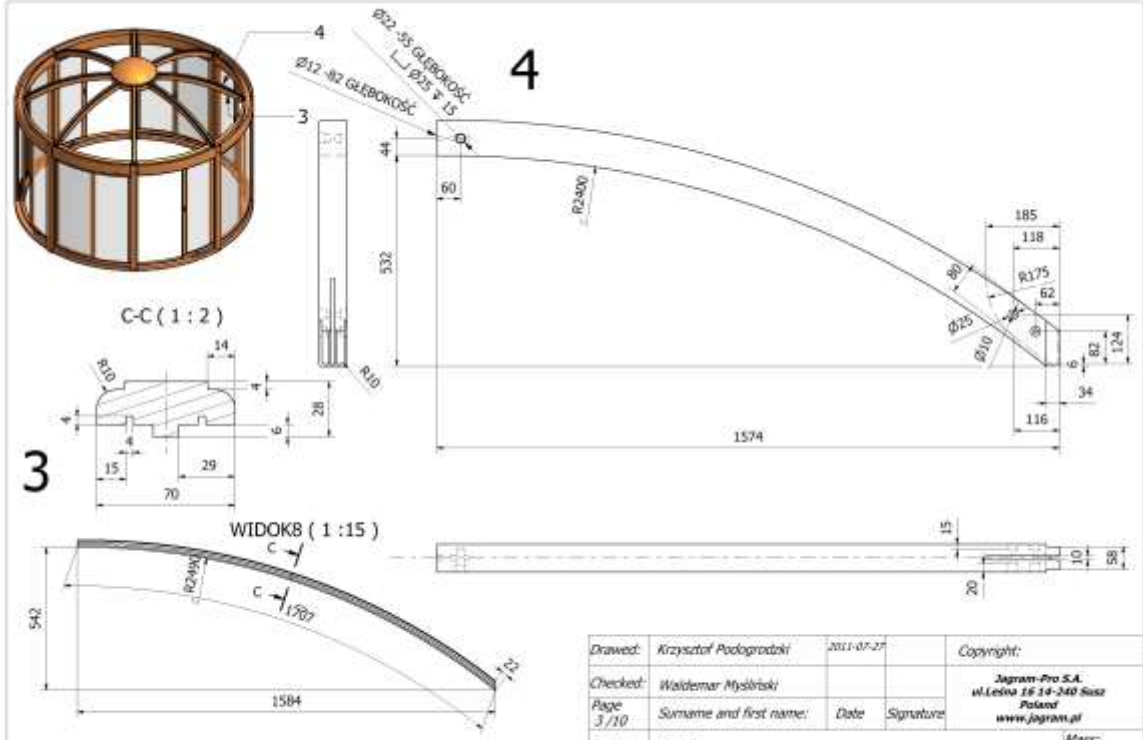

A-A (1 : 10)

**2**

Drawn:	Krzysztof Podgrodzki	2011-07-27	Copyright:
Checked:	Waldemar Mysliński		Jagram-Pro S.A. ul. Leśna 16 14-240 Susz Poland www.jagram.pl
Page:	Surname and first name:	Date	Signature
2 / 10			
Scale:	Product:		Mass:
1 : 10	Catalogue no: BALNEO 4.3		484,4 Kg