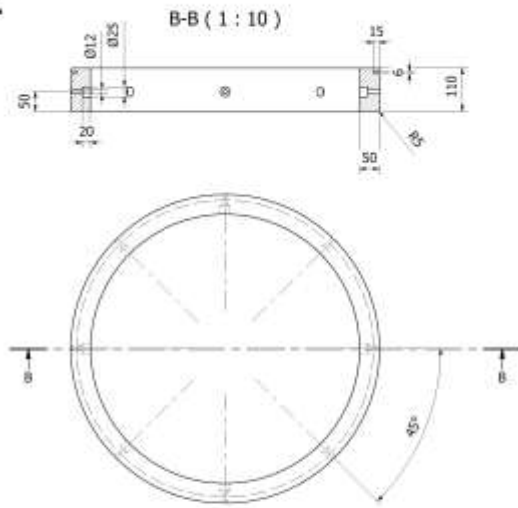

A-A (1 : 10)

**2**

Drawn:	Krzysztof Podgrodzki	2011-07-27	Copyright:
Checked:	Waldemar Mysliński		Jagram-Pro S.A. ul. Leśna 16 14-240 Susz Poland www.jagram.pl
Page:	Surname and first name:	Date	Signature
2 / 10			
Scale:	Product:		Mass:
1 : 10	Catalogue no: BALNEO 4.3		484,4 Kg